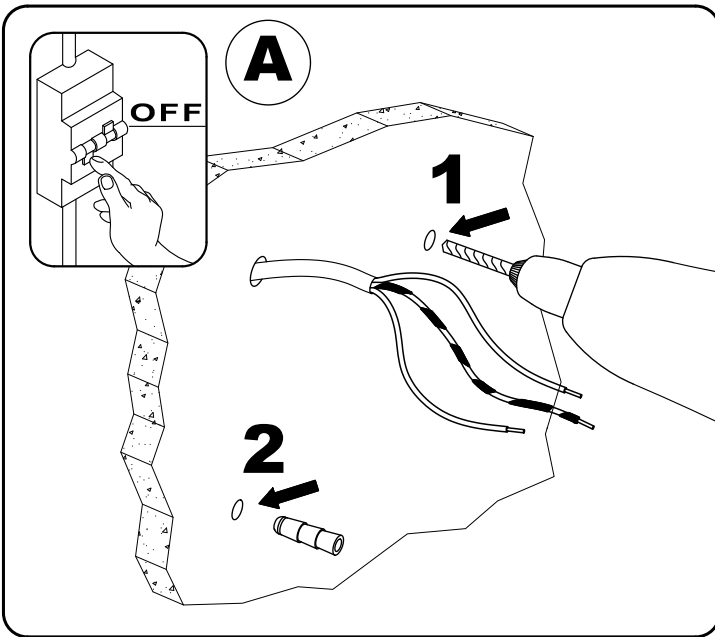

www.lcd-gmbh.de

IM 048LED - 058LED 059LED

CE IP44 220-240 VOLT
LED 12WATT

www.lcd-gmbh.de

IM 048LED - 058LED 059LED

Article	Power Product (W)	Power Supply	Insulation Class	Energy efficiency light source *
048LED	12	220-240 V AC, 50-60 Hz		F
058LED	12	220-240 V AC, 50-60 Hz		F
059LED	12	220-240 V AC, 50-60 Hz		F