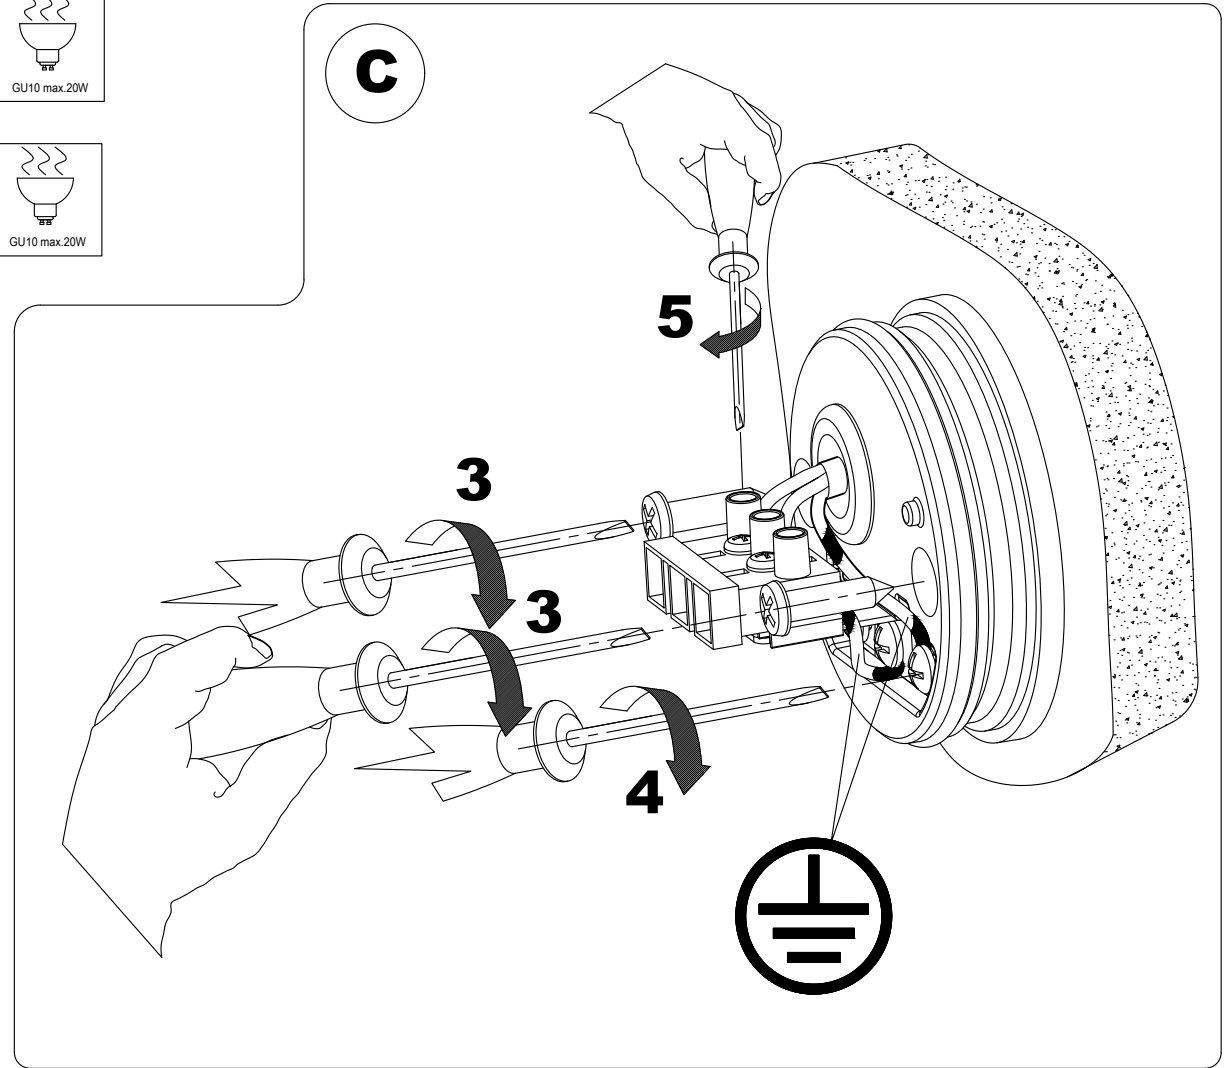

# IM 1060 - 1065

www.lcd-gmbh.de

CE		250 VOLT	IP66		
GU10 11W MEGAMAN	GU10 4WPHILIPS ACCENT LED	GU10 7W MEGAMAN	GU10 2WPHILIPS ACCENT LED	GU10 MAX 20W	

GU10X1

GU10 11W MEGAMAN	GU10 4WPHILIPS ACCENT LED	GU10 max.20W

GU10X2

GU10 7W MEGAMAN	GU10 2WPHILIPS ACCENT LED	GU10 max.20W

**IM 1060 - 1065**

www.lcd-gmbh.de