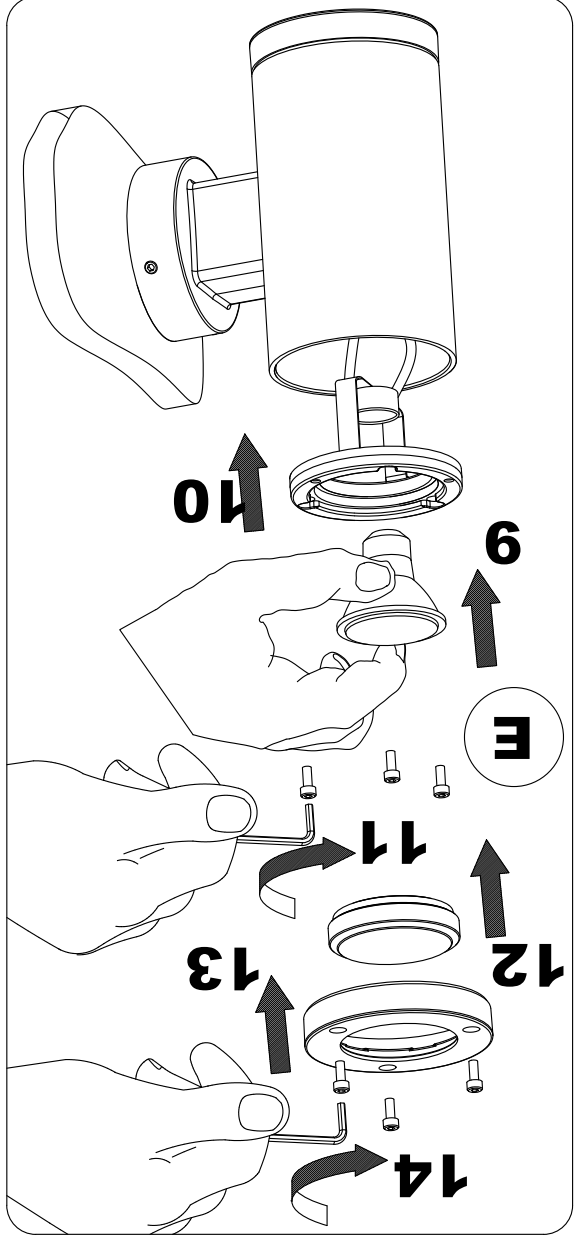

IM 1060 - 1065

www.lcd-gmbh.de