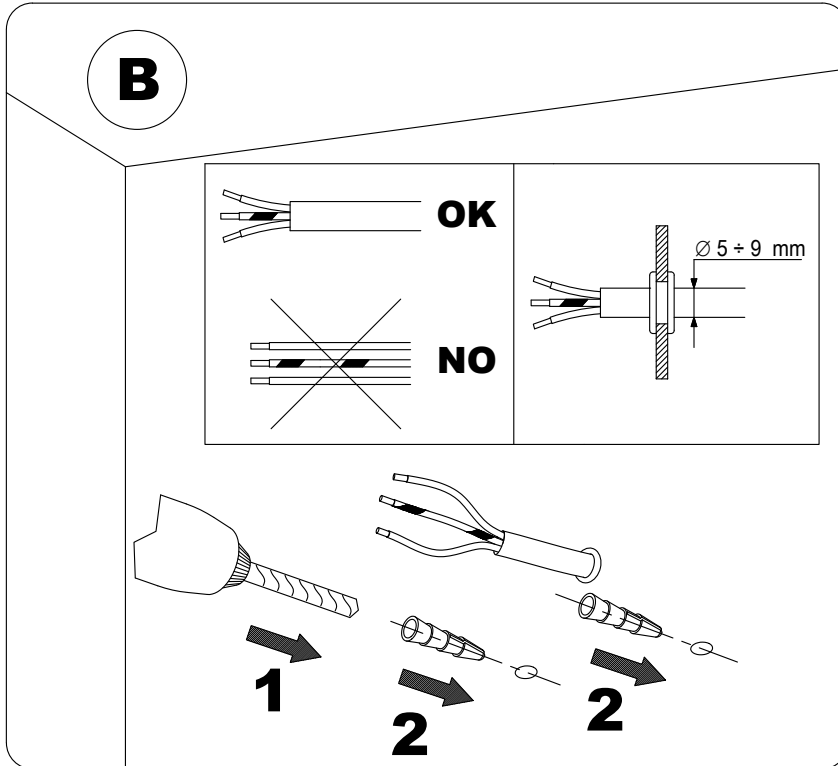

# IM 1060 - 1065

www.lcd-gmbh.de

CE		250 VOLT	IP66		
GU10 11W MEGAMAN	GU10 4WPHILIPS ACCENT LED	GU10 7W MEGAMAN	GU10 2WPHILIPS ACCENT LED	GU10 MAX 20W	

GU10X1

GU10 11W MEGAMAN	GU10 4WPHILIPS ACCENT LED	GU10 max.20W

GU10X2

GU10 7W MEGAMAN	GU10 2WPHILIPS ACCENT LED	GU10 max.20W

**IM 1060 - 1065**

www.lcd-gmbh.de