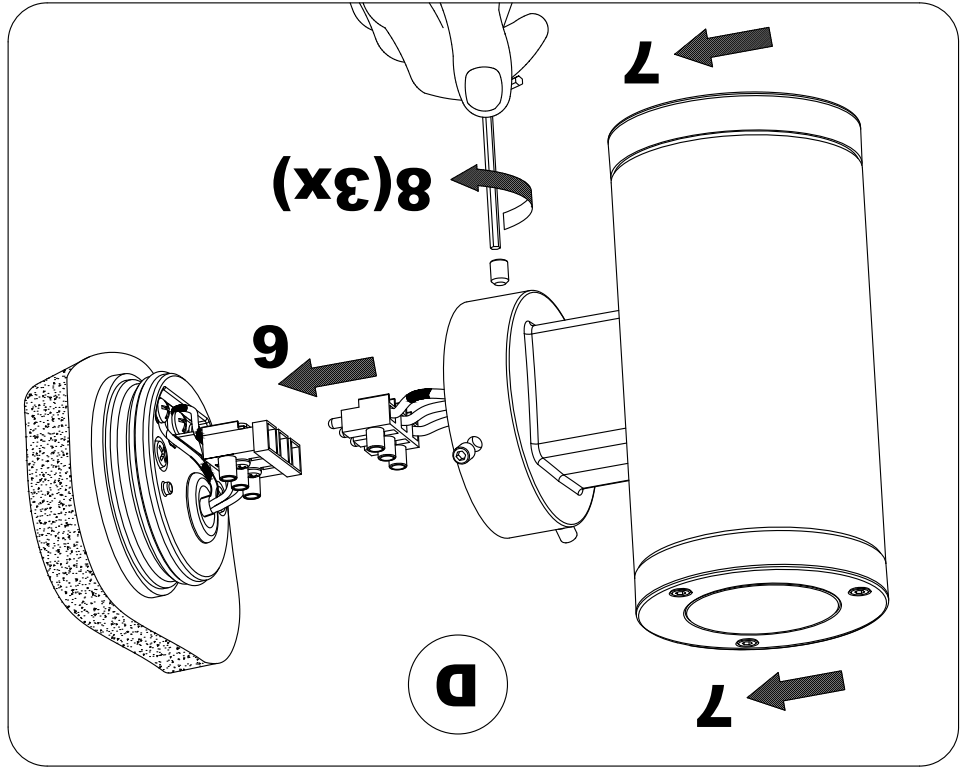

# IM 1060 - 1065

www.lcd-gmbh.de

CE		250 VOLT	IP66		
GU10 11W MEGAMAN	GU10 4WPHILIPS ACCENT LED	GU10 7W MEGAMAN	GU10 2WPHILIPS ACCENT LED	GU10 MAX 20W	

GU10X1

GU10 11W MEGAMAN	GU10 4WPHILIPS ACCENT LED	GU10 max.20W

GU10X2

GU10 7W MEGAMAN	GU10 2WPHILIPS ACCENT LED	GU10 max.20W

**IM 1060 - 1065**

www.lcd-gmbh.de